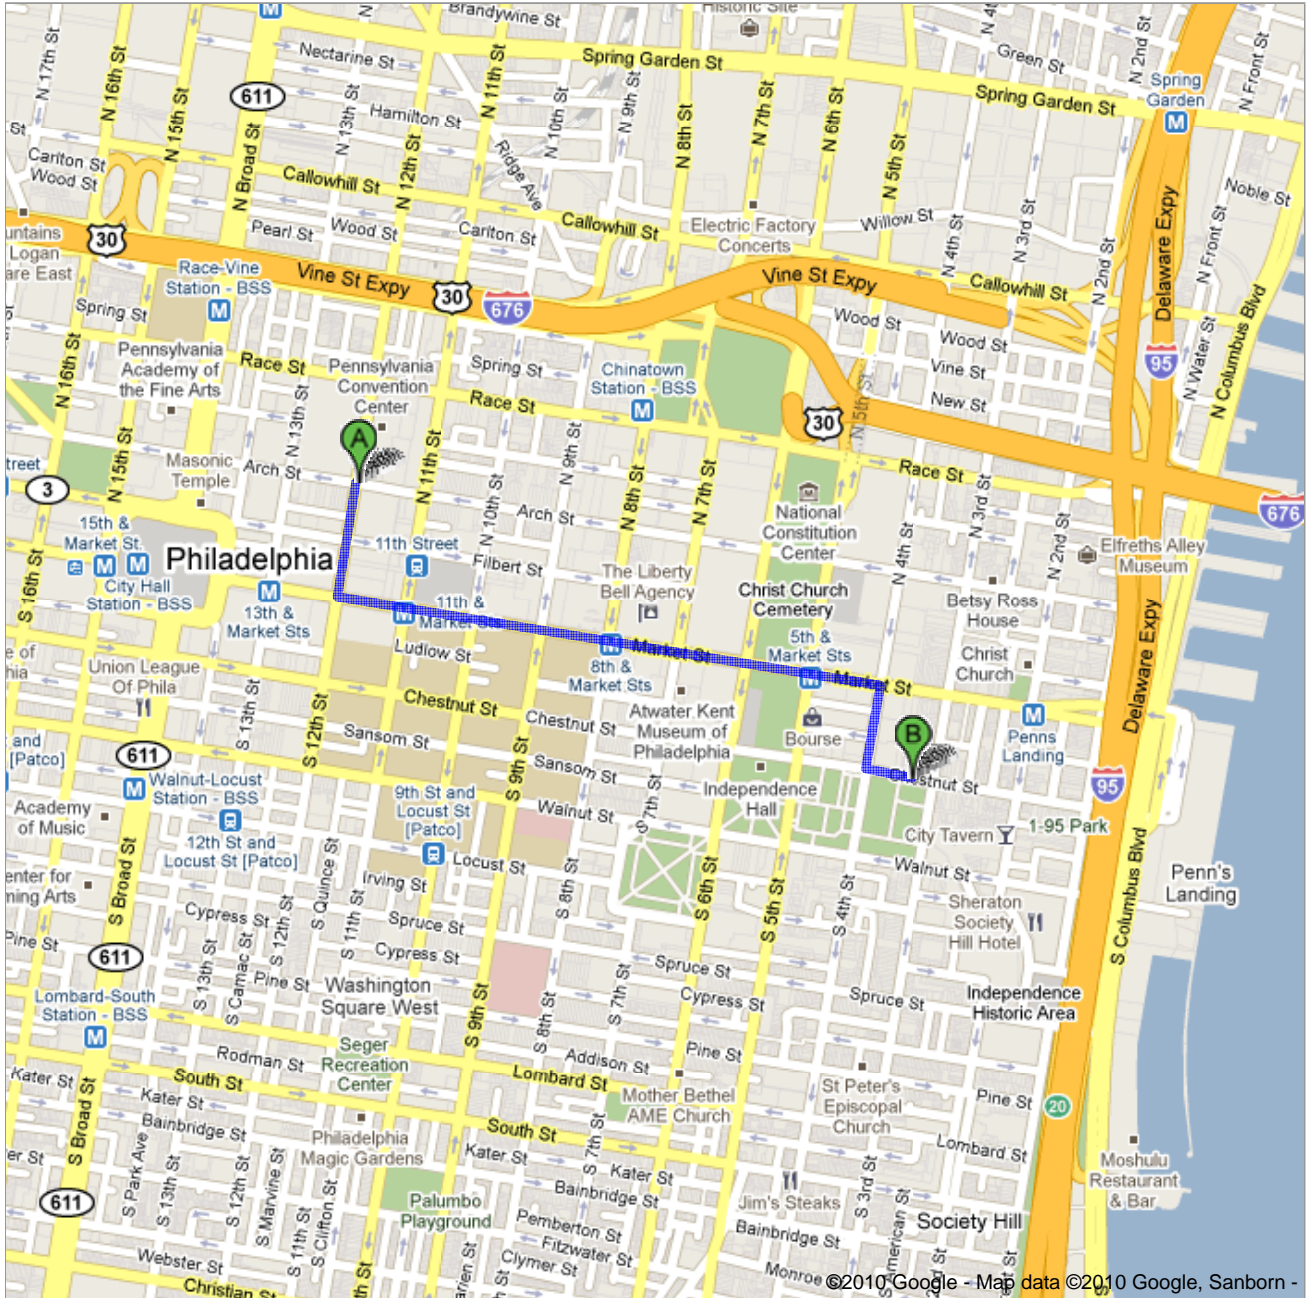

Directions to 315 Chestnut St, Philadelphia, PA 19106
1.0 mi – about 5 mins

Save trees. Go green!
Download Google Maps on your phone at google.com/gmm

 N 12th St & Arch St, Philadelphia, PA 19107

1. Head **south** on **N 12th St** toward **Cuthbert St** go 0.1 mi
total 0.1 mi

 2. Take the 2nd **left** onto **Market St** go 0.7 mi
total 0.8 mi
About 5 mins

 3. Turn **right** at **S 4th St** go 0.1 mi
total 0.9 mi

 4. Take the 1st **left** onto **Chestnut St** go 302 ft
total 1.0 mi
Destination will be on the left

 315 Chestnut St, Philadelphia, PA 19106

These directions are for planning purposes only. You may find that construction projects, traffic, weather, or other events may cause conditions to differ from the map results, and you should plan your route accordingly. You must obey all signs or notices regarding your route.

Map data ©2010 Google, Sanborn

Directions weren't right? Please find your route on maps.google.com and click "Report a problem" at the bottom left.